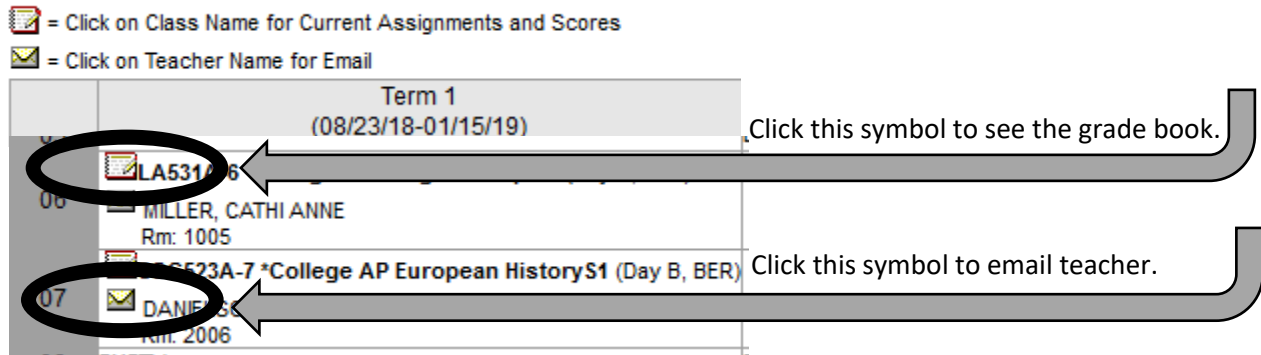

2) Use Infinite Campus to see your grades and email teachers.

3) STUDENTS: Was your Infinite Campus Password reset over summer?

You have to log in with a DMPS Computer on the DMPS network the first time after a reset.

- User name is your student ID number: 123456@student.dmschools.org
- Your reset password is your birthday: mmddyyyy

4) Go to <http://ca.dmschools.org> -> Parents -> Parent Academy Presentations **to get student tip sheets**, bell times, bus schedules, A/B calendars, DMPS school calendars and more!

5) **Join the Central Academy Parents Facebook Page!** It's a great community to ask questions and connect with Academy parents throughout central Iowa! Moderated by Academy Parent, Frank Hilton.

6) Get the DMPS App for iOS and Android. **Subscribe to Academy** to get announcements from Twitter (without having to use Twitter) and to easily add calendar events. Learn more at: <http://www.dmschools.org/community/mobile-app/>

For Windows smart phones use this site: <http://dmps.parentlink.net/m/>